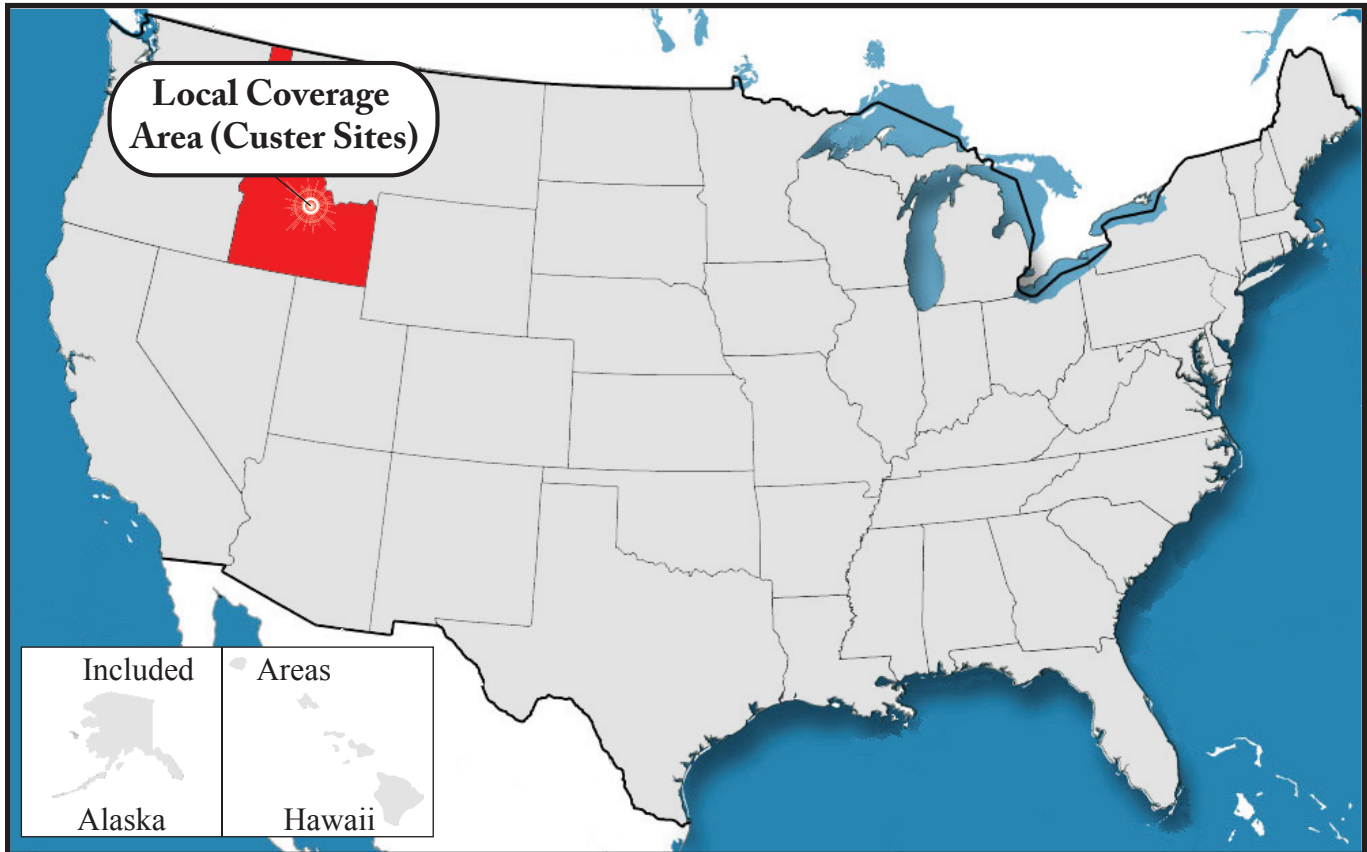

Custer Telephone Wireless Service National Plans

Home Coverage Area
No Toll

Extended Coverage Area
\$0.05 Toll

Please Note: Custer Telephone Wireless bills in full minute increments. Each partial minute of air time is rounded up and billed as a full minute. Rounding applies to all air time minutes including, but not limited to, promotional and non-promotional minutes and offerings. Air time charges apply from the time you press send to the time you press end on completed calls. In addition, you may be charged for calls which are not completed, but ring longer than 59 seconds. Custer Telephone Wireless reserves the right to terminate services to customers that are determined to be economically unfeasible to serve.